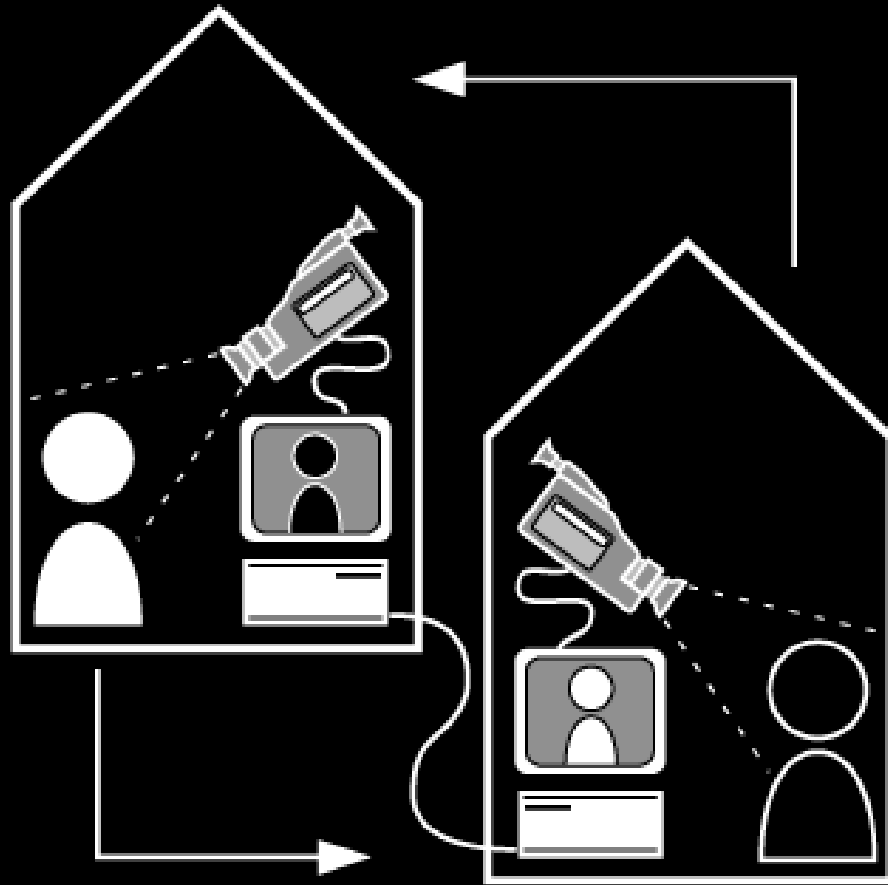

Better than being there:
Transformed Social Interaction
in virtual reality

Jeremy Bailenson
Department of Communication

Collaborative Virtual Environment (CVE)

Transformed Social Interaction (TSI)

TSI: Implicit Twins

TSI: Implicit Twins

TSI: Non-Zero-Sum Gaze

- Gaze is powerful: Mutual gaze results in:
 - Learning (Sherwood, 1987)
 - Persuasion (Morton, 1980)
 - Physiological Arousal (Wellens, 1987)
 - Shaping the structure of a conversation (Kendon, 1987; Argyle, 1988)

TSI: Non-Zero-Sum Gaze

TSI: Non-Zero-Sum Gaze

TSI: Invisible Advisors, Virtual Sensors

TSI: Hybrid Humans

Thank you!

Virtual Human Interaction Lab

<http://vhil.stanford.edu>