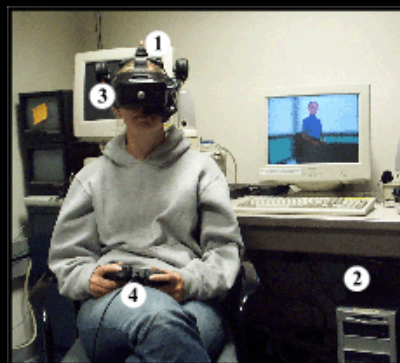

Better than being there:
Transformed Social Interaction
in virtual reality

Jeremy Bailenson
Department of Communication

Collaborative Virtual Environment (CVE)

Transformed Social Interaction (TSI)

TSI: Implicit Twins

TSI: Implicit Twins

TSI: Non-Zero-Sum Gaze

- Gaze is powerful: Mutual gaze results in:
 - Learning (Sherwood, 1987)
 - Persuasion (Morton, 1980)
 - Physiological Arousal (Wellens, 1987)
 - Shaping the structure of a conversation (Kendon, 1987; Argyle, 1988)

TSI: Non-Zero-Sum Gaze

TSI: Non-Zero-Sum Gaze

TSI: Invisible Advisors, Virtual Sensors

TSI: Hybrid Humans

Thank you!

Virtual Human Interaction Lab

<http://vhil.stanford.edu>