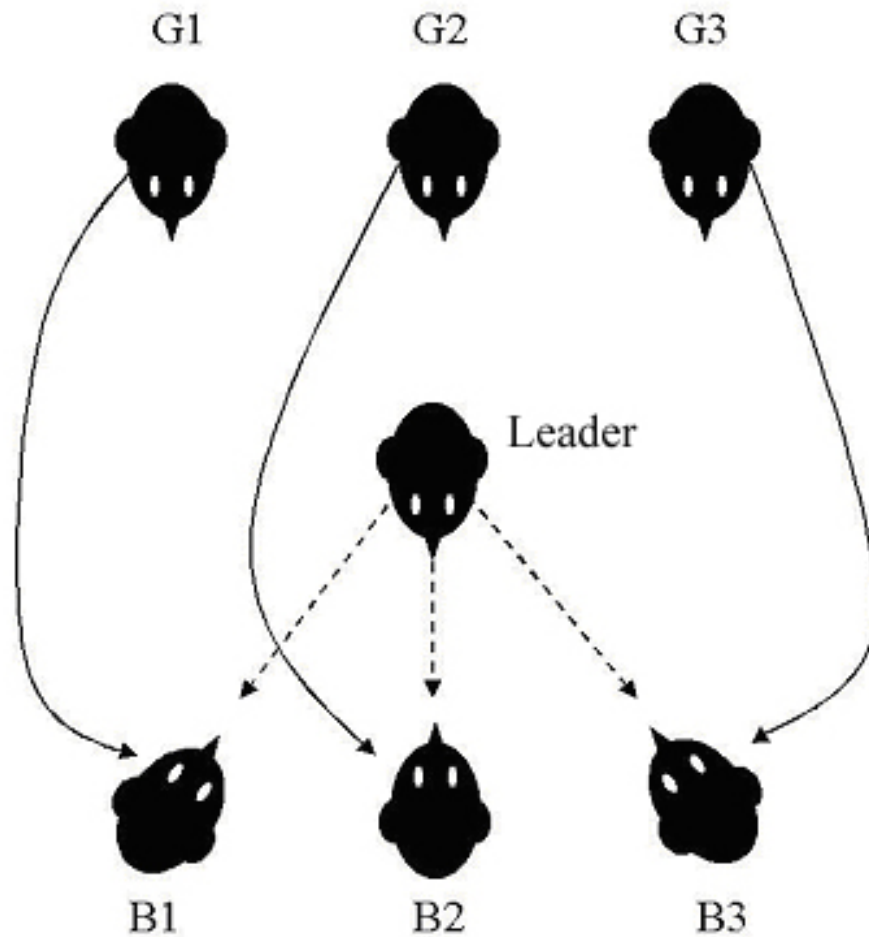

Better than being there:
Transformed Social Interaction
in virtual reality

Jeremy Bailenson
Department of Communication

Collaborative Virtual Environment (CVE)

Transformed Social Interaction (TSI)

TSI: Implicit Twins

TSI: Implicit Twins

TSI: Non-Zero-Sum Gaze

- Gaze is powerful: Mutual gaze results in:
 - Learning (Sherwood, 1987)
 - Persuasion (Morton, 1980)
 - Physiological Arousal (Wellens, 1987)
 - Shaping the structure of a conversation (Kendon, 1987; Argyle, 1988)

TSI: Non-Zero-Sum Gaze

TSI: Non-Zero-Sum Gaze

TSI: Invisible Advisors, Virtual Sensors

TSI: Hybrid Humans

Thank you!

Virtual Human Interaction Lab

<http://vhil.stanford.edu>