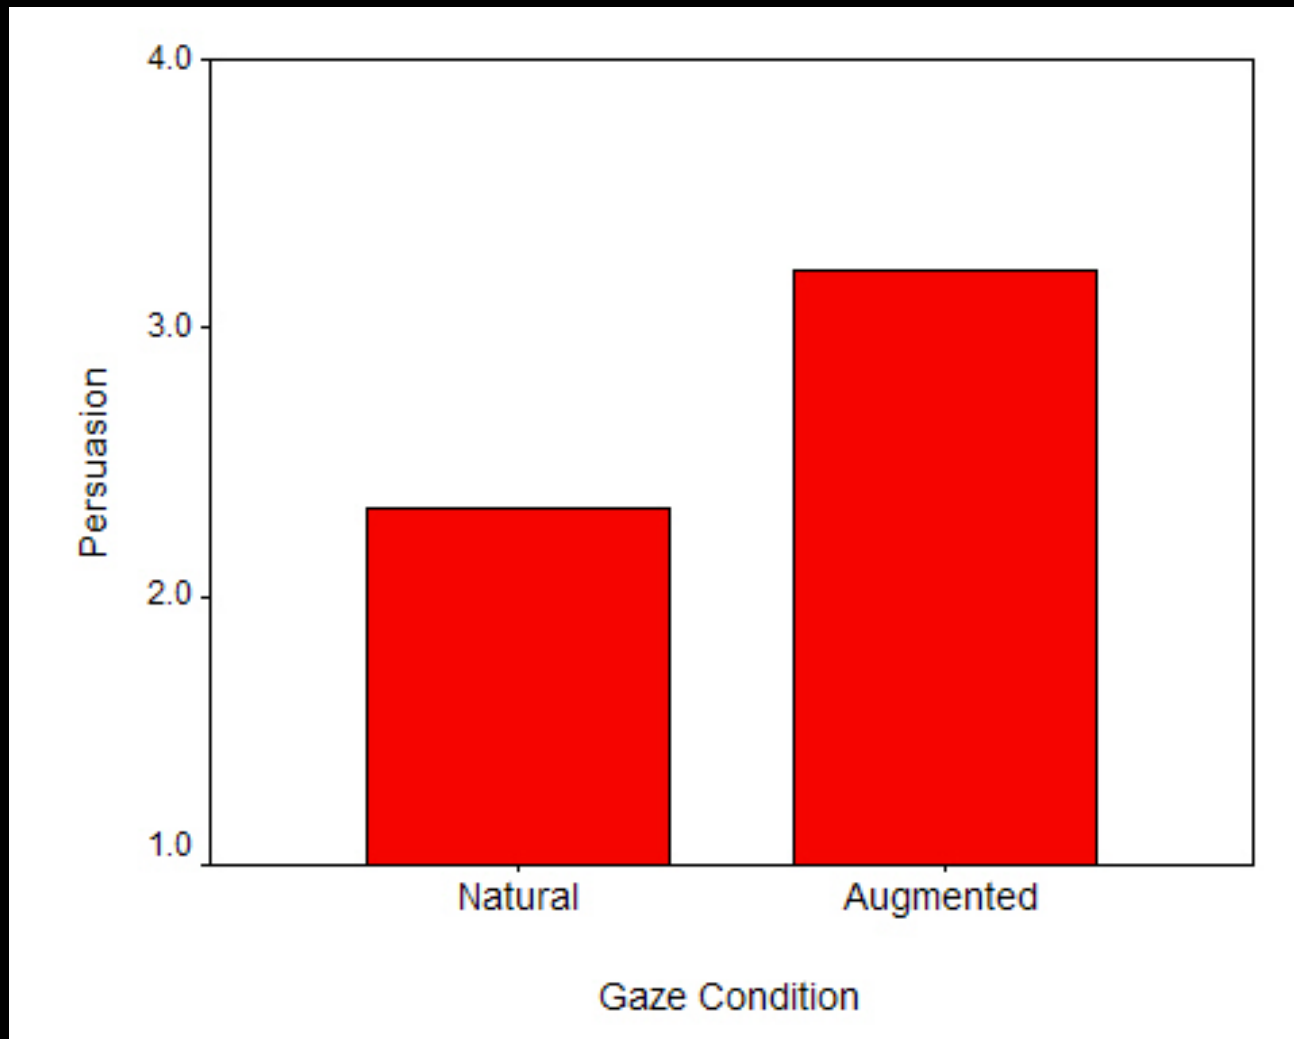

Better than being there:
Transformed Social Interaction
in virtual reality

Jeremy Bailenson
Department of Communication

Collaborative Virtual Environment (CVE)

Transformed Social Interaction (TSI)

TSI: Implicit Twins

TSI: Implicit Twins

TSI: Non-Zero-Sum Gaze

- Gaze is powerful: Mutual gaze results in:
 - Learning (Sherwood, 1987)
 - Persuasion (Morton, 1980)
 - Physiological Arousal (Wellens, 1987)
 - Shaping the structure of a conversation (Kendon, 1987; Argyle, 1988)

TSI: Non-Zero-Sum Gaze

TSI: Non-Zero-Sum Gaze

TSI: Invisible Advisors, Virtual Sensors

TSI: Hybrid Humans

Thank you!

Virtual Human Interaction Lab

<http://vhil.stanford.edu>